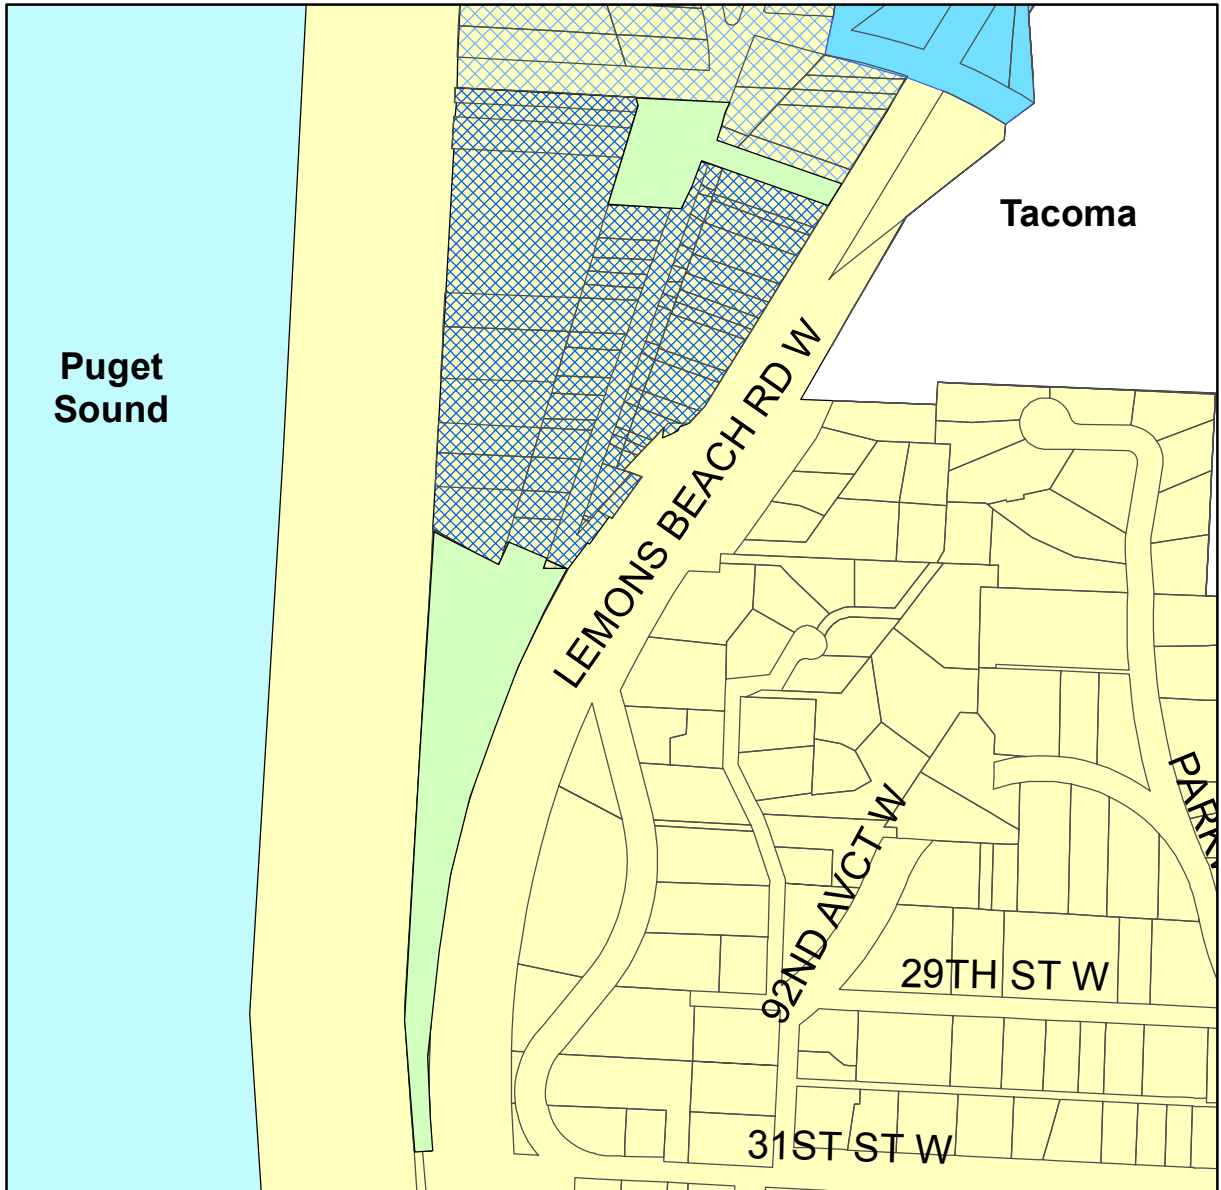

**Exhibit C
Day Island South Spit Overlay
to
Day Island Overlay
Zoning Map Amendment**

Planning and Development Services Department
October 21, 2013

LEGEND

-  DAY ISLAND SOUTH SPIT OVERLAY TO DAY ISLAND OVERLAY
-  DAY ISLAND OVERLAY
-  DAY ISLAND SOUTH SPIT OVERLAY
-  R1 RESIDENTIAL