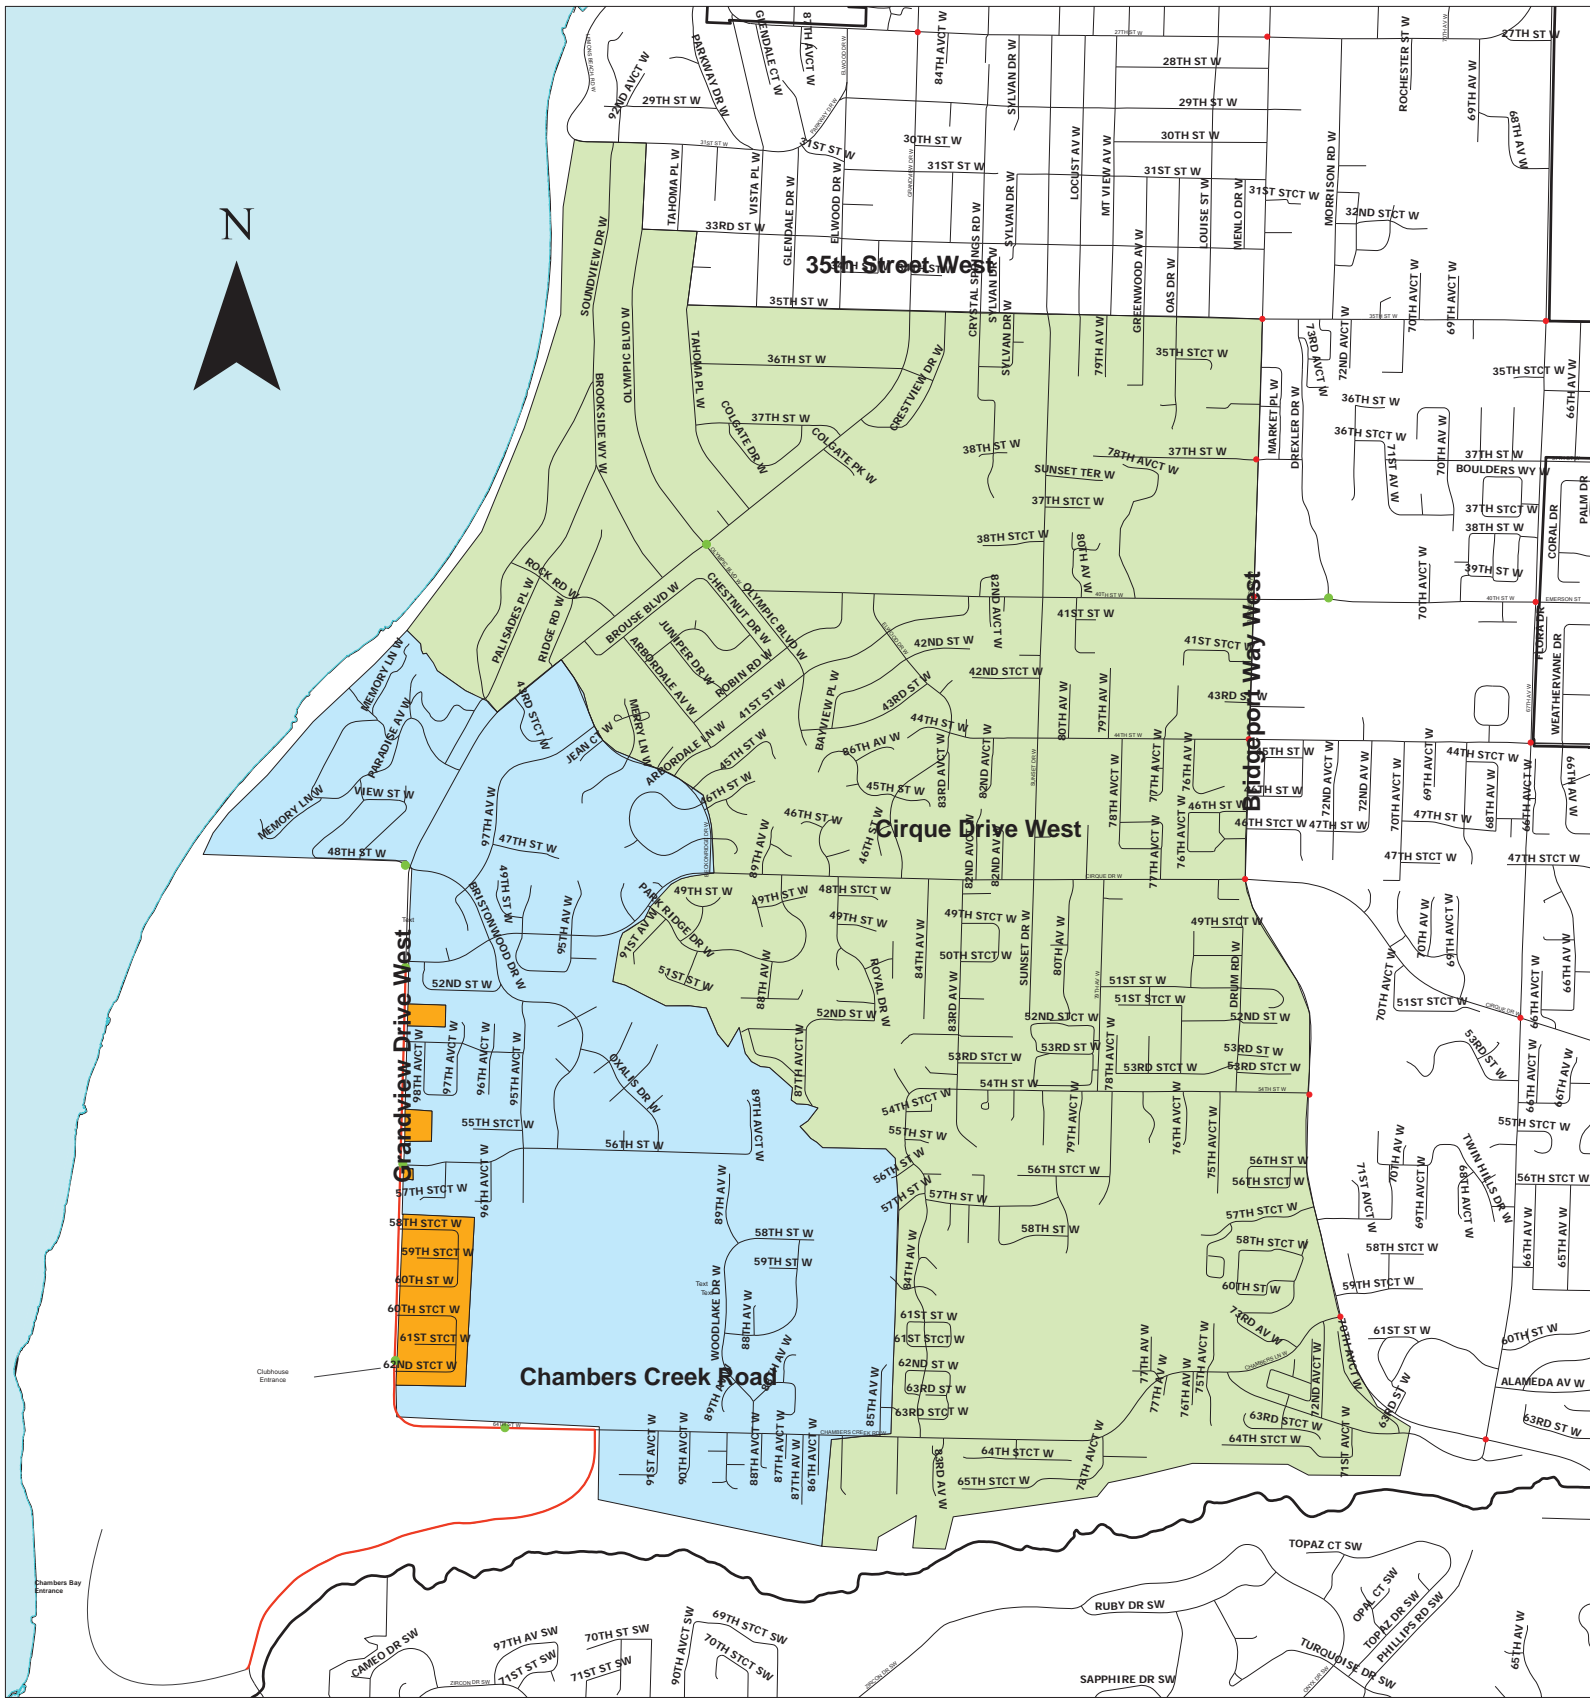

RAB/Traffic Signal Locations/Parking Restriction Zones

Legend

- Roundabouts
- Road Closed
- Neighborhood Access Pass Zone (89)
- No On Street Parking Zone (1,245)
- No Event Parking Zone (3,432)